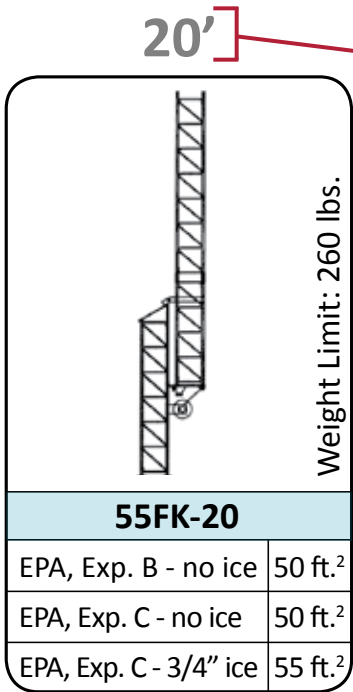

ROHN's new design starts with a solid 45GSR base with a welded hinge at the top. A ROHN 55G tower provides the mast, extending up to 60'. The ROHN 55FK is designed to support a top load of 10 ft² EPA (Exp C, Structure class II). The design is based on 90mph winds, with no ice, and is available in several heights: 20', 30', 40' 50' and 60'.

60' ROHN 55FK shown fully extended

**Folds quickly and easily,
in a matter of minutes.**

60' ROHN 55FK shown in lowered position

Ordering Instructions

Tower Options:

- 1 Determine structure height: 20', 30', 40', 50', 60'.
- 2 Verify that antenna load does not exceed the maximum tower capacity, see chart.
- 3 Select a foundation, ordered separately: precast, short base or drilled pier.
- 4 Select desired accessories.
- 5 Contact your dealer.

The total EPA and weight values above include the antenna, antenna mount, top plate and all other attachments at the tower top. All loads are assumed symmetrical on the tower. (Not rated for dish antennas.)