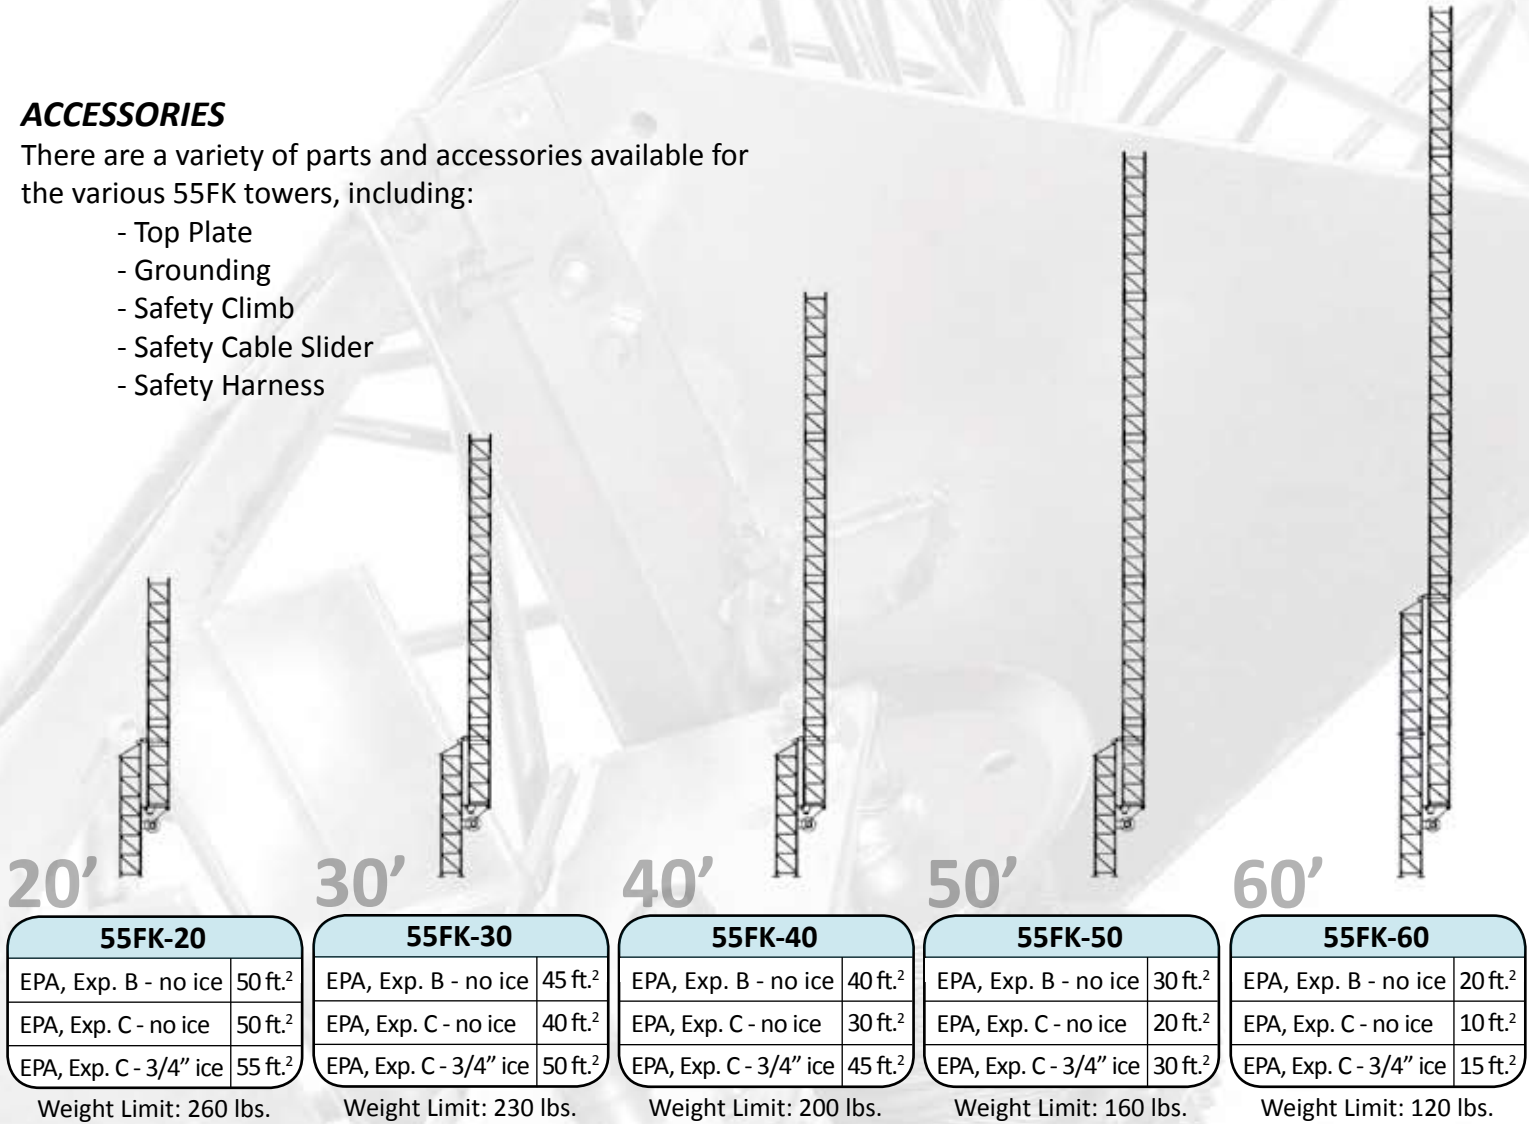

ROHN's new design starts with a solid 45GSR base with a welded hinge at the top. A ROHN 55G tower provides the mast, extending up to 60'. The ROHN 55FK is designed to support a top load of 10 ft² EPA (Exp C, Structure class II). The design is based on 90mph winds, with no ice, and is available in several heights: 20', 30', 40' 50' and 60'.

60' ROHN 55FK shown fully extended

**Folds quickly and easily,
in a matter of minutes.**

60' ROHN 55FK shown in lowered position

Ordering Instructions

Tower Options:

- 1 Determine structure height: 20', 30', 40', 50', 60'.
- 2 Verify that antenna load does not exceed the maximum tower capacity, see chart.
- 3 Select a foundation, ordered separately: precast, short base or drilled pier.
- 4 Select desired accessories.
- 5 Contact your dealer.

Foundation Options:

1
Pre-Cast

2
Mat

3
Drilled Pier

ACCESSORIES

There are a variety of parts and accessories available for the various 55FK towers, including:

- Top Plate
- Grounding
- Safety Climb
- Safety Cable Slider
- Safety Harness

The total EPA and weight values above include the antenna, antenna mount, top plate and all other attachments at the tower top. All loads are assumed symmetrical on the tower. (Not rated for dish antennas.)